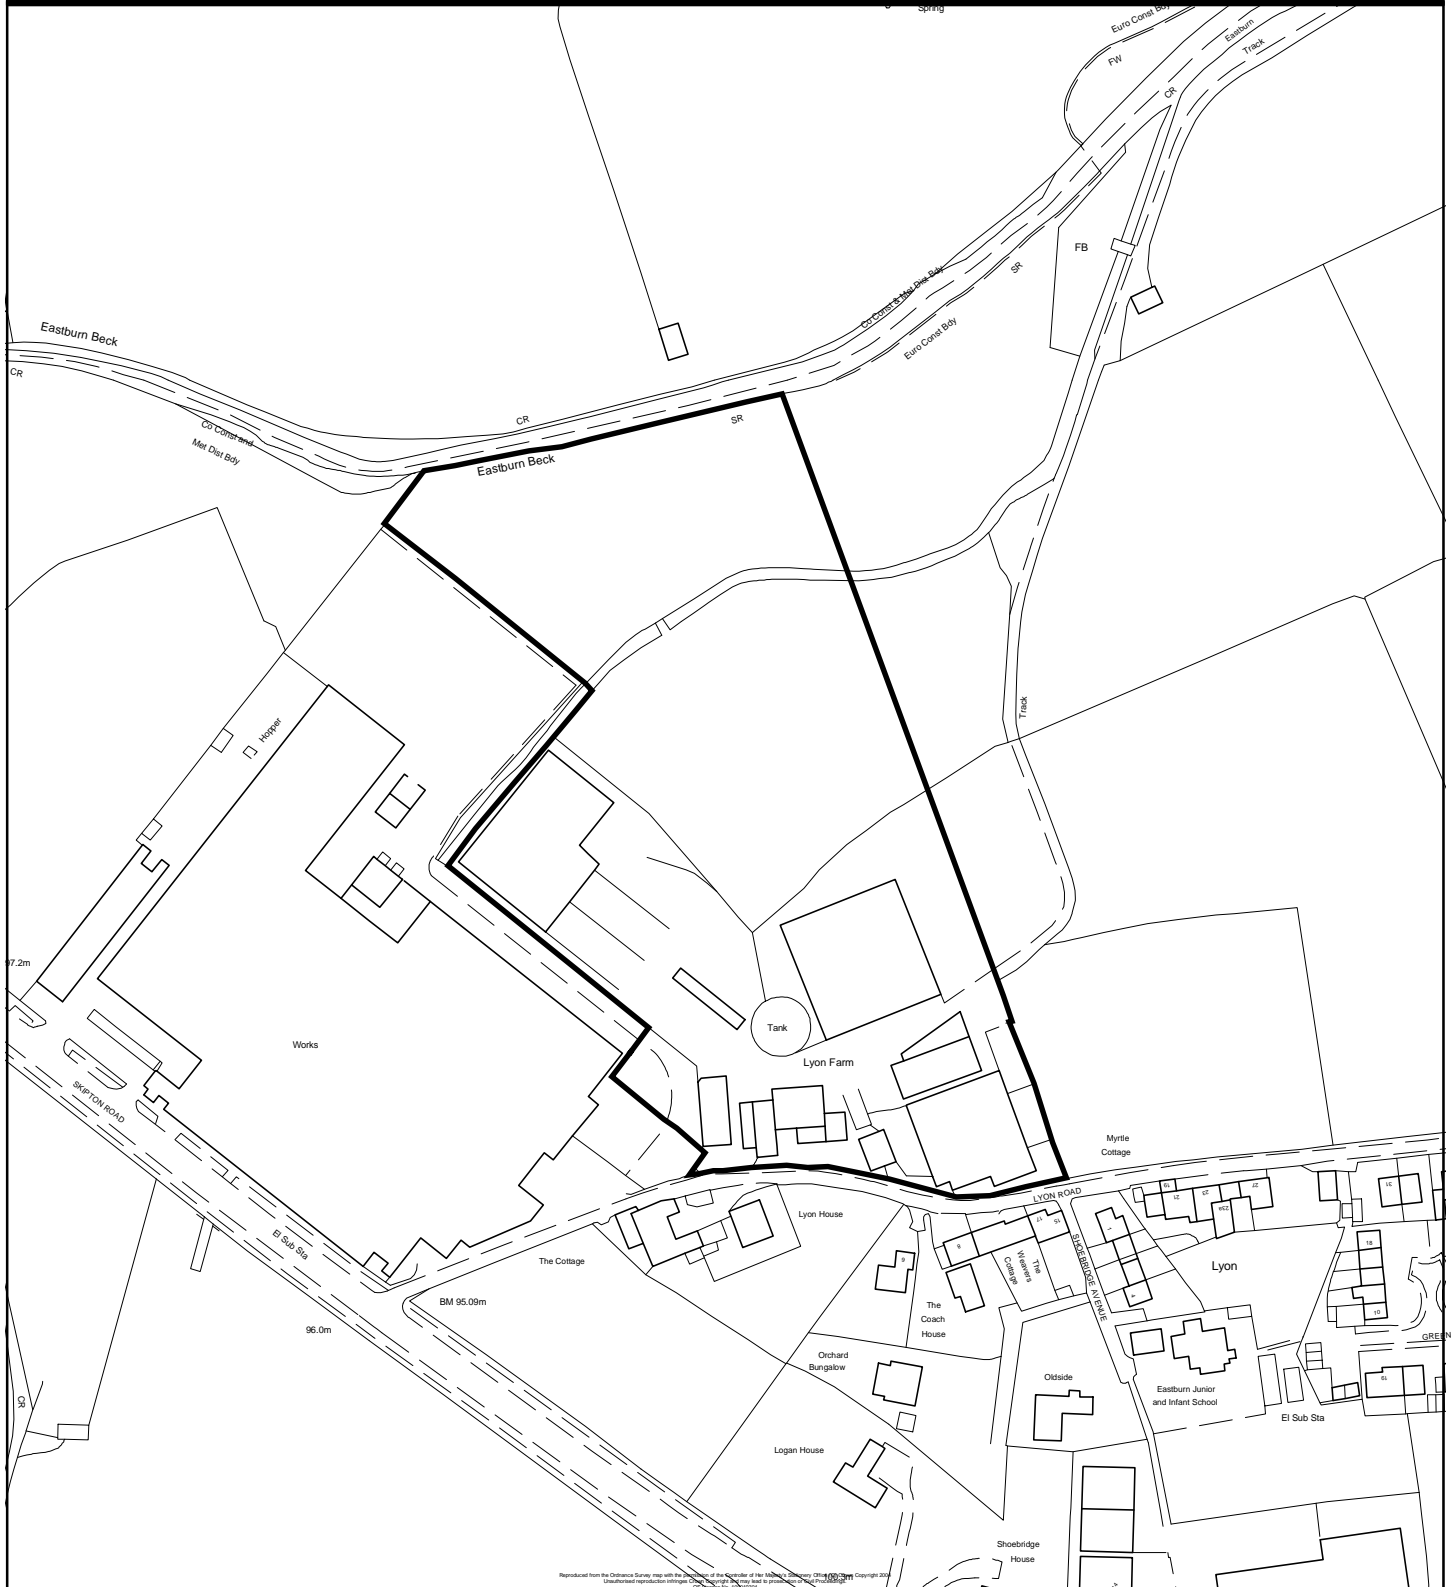

# Replacement Unitary Development Plan for the Bradford District Post Inquiry Modifications

Mod. reference <b>MOD/K/E/2</b>	Scale. <b>1:2,500</b>	<b>Key.</b>  Site to be deleted as Employment Land and allocated as Safeguarded Land. Site ref. K/UR5.41
Site reference <b>K/E1.1</b>	Site Area. <b>3.25 Ha</b>	
Address <b>Lyon Road, Steeton with Eastburn.</b>	OS Grid Ref. <b>SE 0144</b>	
 <b>NORTH</b>		© Crown copyright. All rights reserved. City of Bradford Metropolitan District Council 100019304